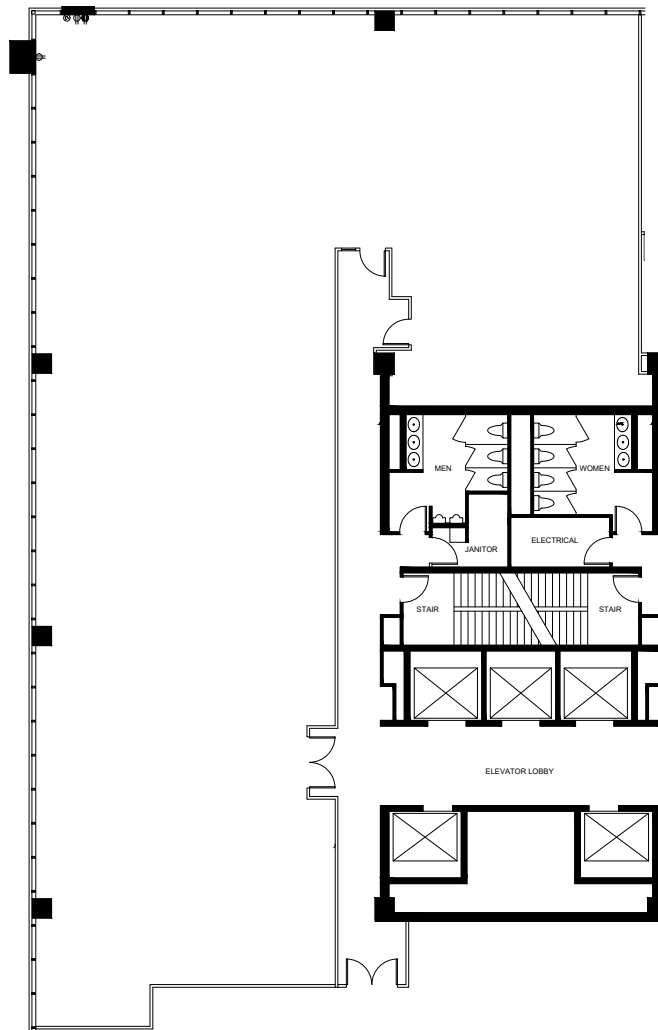

# LODO TOWERS

1331 17th Street, Denver, CO 80202

**Suites 345**  
7,049 SF

**SARAJANE GOODFELLOW**  
+1 303 628 7414  
sarajane.goodfellow@cbre.com

**ALLISON BERRY**  
+1 303 628 7456  
allison.berry@cbre.com