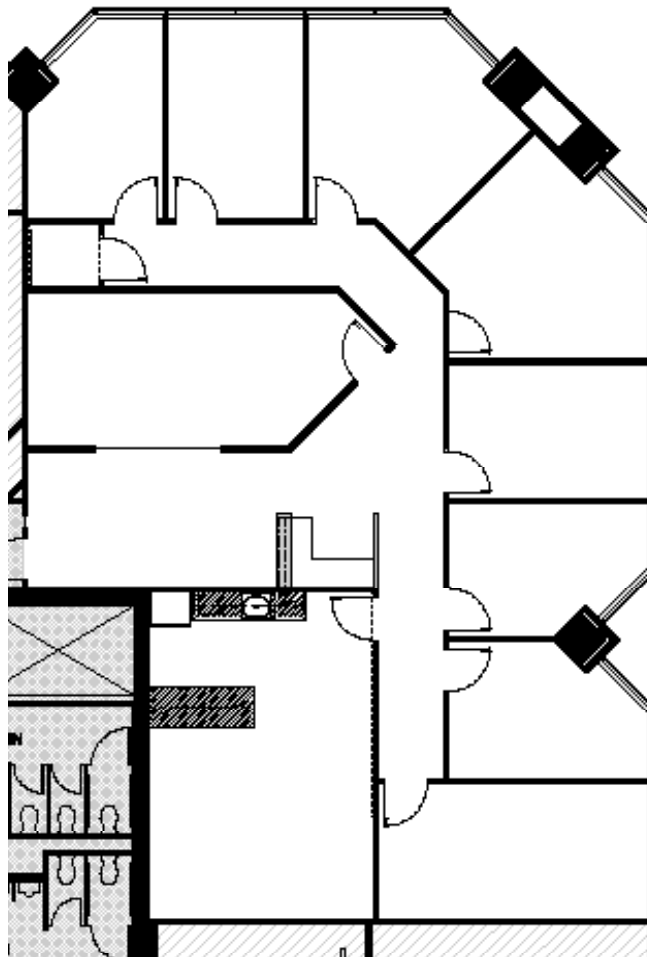

# LODO TOWERS

---

1401 17th Street, Denver, CO 80202

## Suites 560

3,117 SF

**SARAJANE GOODFELLOW**

+1 303 628 7414

sarajane.goodfellow@cbre.com

**ALLISON BERRY**

+1 303 628 7456

allison.berry@cbre.com